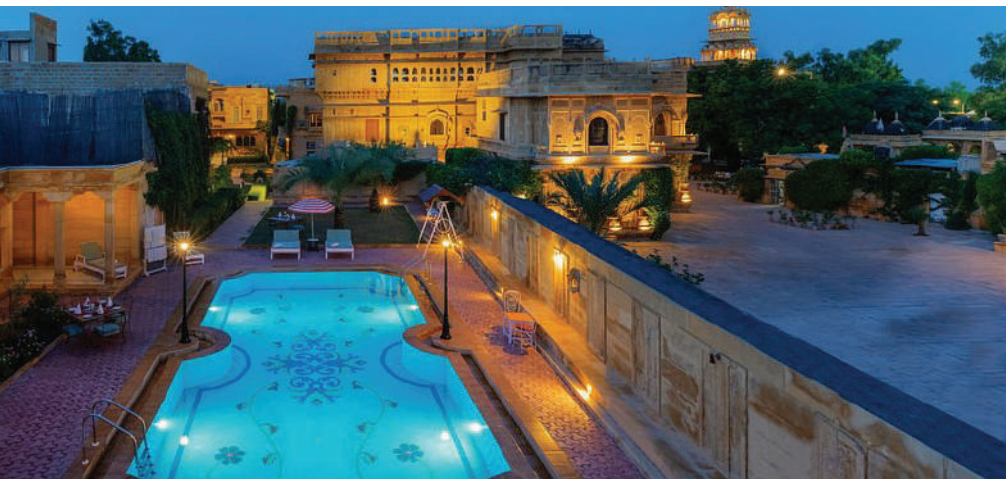

SERVICES & FACILITIES

Travel desk	24 hours room service
Doctor on call	Car/coach parking
Laundry service (Chargeable)	Wi-Fi facility

LEISURE AND RECREATIONS

Swimming pool	Outdoor kids play area
Hotel museum	Rajsthani folk music & dance, puppet show (on request)
Badminton court	
Safari (on request)	

EXCURSIONS

Sam Sand Dunes - 36 km (approximately 40 mins)

Patwon ki Haveli - 2 km (approximately 5 mins)

Jaisalmer Fort & Jain Temples - 1 km (approximately 5 mins)

Nathmal ki Haveli - 0.5 km (approximately 2 mins)

Gadisar Lake - 2.5 km (approximately 8 mins)

Desert National Park - 10 km (approximately 15 mins)

Silver Jewellery Market - 0.5 km (approximately 2 mins)

HOW TO REACH

✈ Distance from Jaisalmer Airport - 16 km

🚆 Distance from Jaisalmer Railway Station - 03 km

📍 Distance from Jaipur - 556 km/ 10 hrs

LOCATION

Gandhi Chowk, Jaisalmer

Rajasthan, India

Pin Code: 345001

FOR ENQUIRIES

Corporate Office Contact

Tel: 080-45771900

E-mail: holidays@welcomheritagehotels.in

Hotel Contact

Tel: +91 9610441554, +91 9928962685

E-mail: mandirpalace@hotmail.com

www.welcomheritagehotels.in | Follow us on

Sales offices

Ahmedabad (8980269876) | Mumbai (7291014044) | Jaipur (8107528107)
Delhi (7291017087) | Nagpur (7291018088) | Punjab (8427883332) | Bangalore (7897335773)